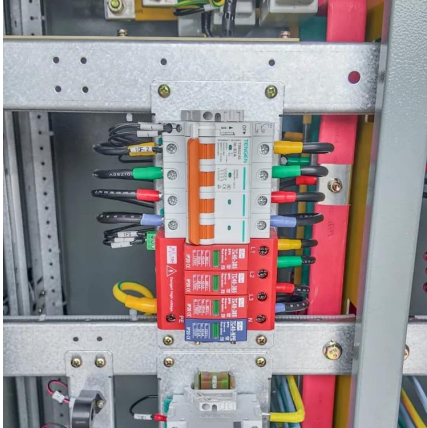

China drawout circuit breaker in Monaco