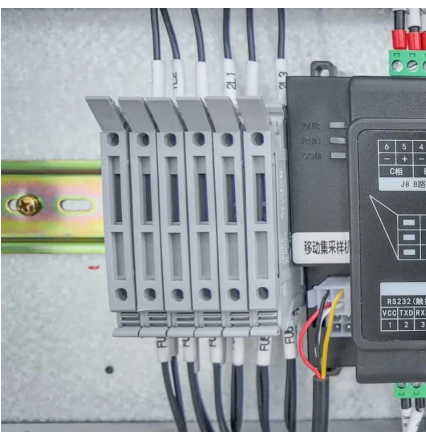

[Uninterruptible Power Supply (UPS) , Grupo Industrionic](#)

2 days ago · The Single-Phase Interactive UPS protects your home computers, security systems and routers against power outages. Its LCD display facilitates control and its batteries are ...