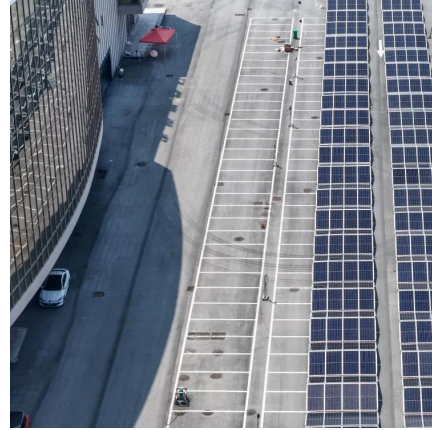

Portable Bidirectional Power Inverter Portable ...

[2kw bidirectional inverter portable power bms](#)

Jan 12, 2023 · Peicheng's independently developed bidirectional inverterThe conversion efficiency is improved on the original basis. Under the same volume, the charging power 2kw ...

Contact Us

For catalog requests, pricing, or partnerships, please visit:
<https://www.woodgoods.pl>

Scan QR Code for More Information