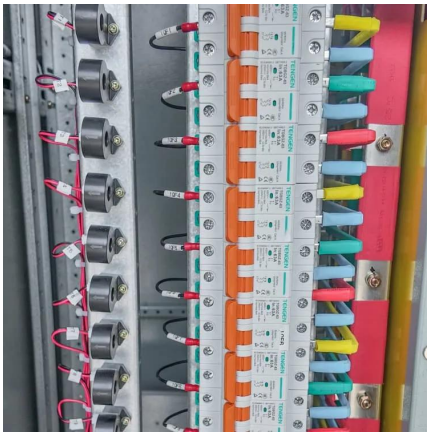

Portable Bidirectional Power Inverter Portable ...

[2kw bidirectional inverter portable power bms](#)

Jan 12, 2023 · Peicheng's independently developed bidirectional inverterThe conversion efficiency is improved on the original basis. Under the same volume, the charging power 2kw ...

Contact Us

For catalog requests, pricing, or partnerships, please visit:
<https://www.woodgoods.pl>

Scan QR Code for More Information