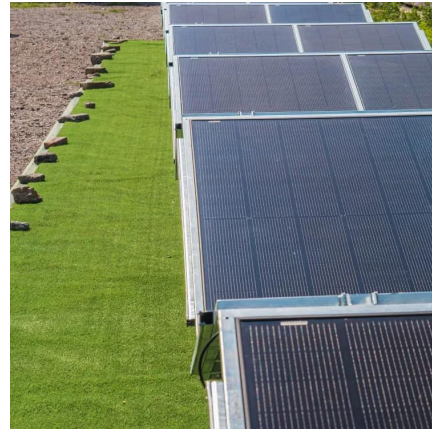

[Berlin , Estrel Tower , 176m , In Bau](#)

Apr 1, 2013 · Estrel baut Kongresshalle für 10.000 Gäste Wieder hegt das Estrel-Hotel Erweiterungspläne: Gebaut werden soll ein weiteres Kongresszentrum. Vor fast zwei Jahren ...

Contact Us

For catalog requests, pricing, or partnerships, please visit:
<https://www.woodgoods.pl>

Scan QR Code for More Information