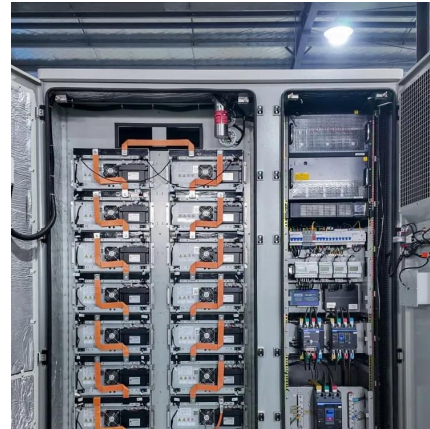

Warehouse Base Station Energy Cabinet

Discover the Warehouse Base Station Energy Cabinet--designed for smart cities, power systems, and remote areas. Offering reliable AC/DC power, energy storage, and green power integration.