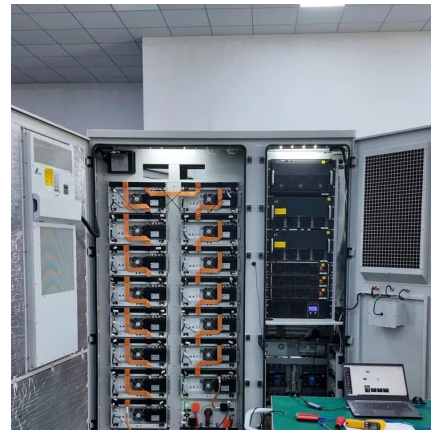

## Base station distribution box indoor and outdoor

---

### [Indoor and outdoor Distribution Point Box for LSA module ...](#)

The Distribution Point Box is an essential component in telecommunications and network infrastructure, used to organize and distribute telecommunications signals to various parts of a ...