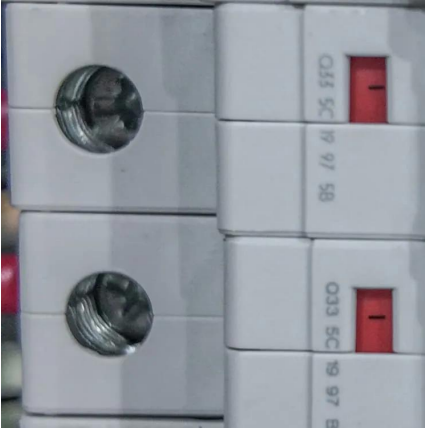

Base station distribution box indoor and outdoor