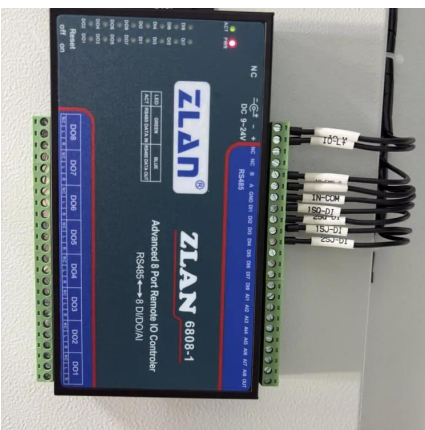

### [Energy storage technology service cabinet](#)

This production line is used for automatic assembly of energy storage cabinets. All single machine equipment and distributed systems interact with MES through a scheduling system, achieving ...

### [Prismatic Fully Automatic Assembly Line](#)

Prismatic Fully Automatic Assembly Line  
Prismatic Fully Automatic Assembly Line Our automated assembly redefines efficiency and precision in Energy Storage System (ESS) assembly. ...