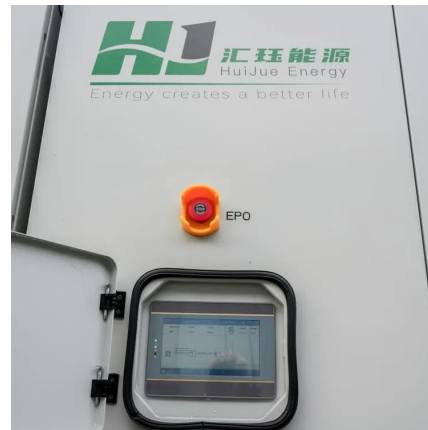

[Energy Storage Support Structure Guide: BESS Frames, ...](#)

Energy Storage Support Structure: The Complete Guide to BESS Frameworks In the rapidly evolving battery energy storage system (BESS) landscape, the term "support structure" is ...

[Prismatic Fully Automatic Assembly Line](#)

Prismatic Fully Automatic Assembly Line
Prismatic Fully Automatic Assembly Line Our automated assembly redefines efficiency and precision in Energy Storage System (ESS) assembly. ...