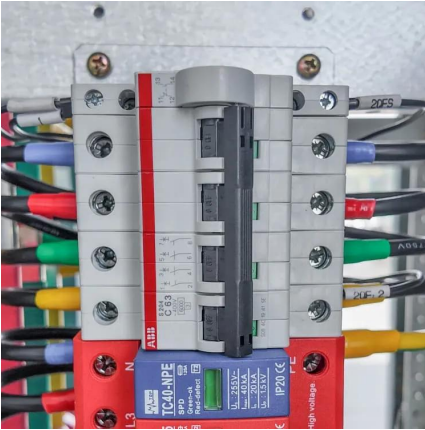

### [Energy storage technology service cabinet](#)

This production line is used for automatic assembly of energy storage cabinets. All single machine equipment and distributed systems interact with MES through a scheduling system, achieving ...