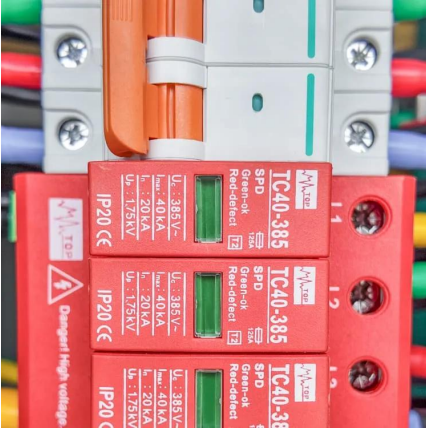

Armenia BESS Uninterruptible Power Supply

Armenia BESS Uninterruptible Power Supply

[Buy TS2250B-2X \(220 / 230 / 240 Volt\) IEC Outlets. \(2000VA ...](#)

Shop TS2250B-2X (220 / 230 / 240 Volt) IEC Outlets, (2000VA / 1200W) Line Interactive UPS Battery Backup with AVR Surge Protection - 5 Outlets (Black) - Uninterruptible Power Supply - ...