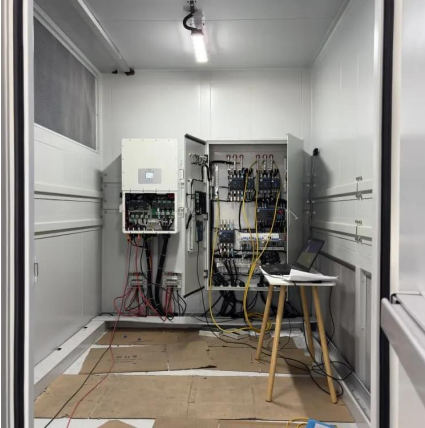

Arc flash switchgear for sale in Singapore