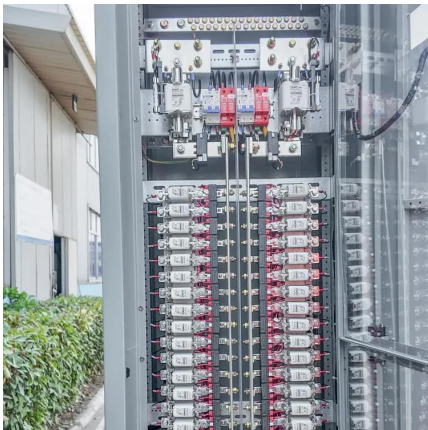

[5G Industrial Base Stations: Empowering 5G to Reach](#)

May 25, 2023 · ZTE's 5G Binjiang Factory in Nanjing has been exploring the application of the 5G industrial field network solution in intelligent manufacturing. On the QCell assembly line, an on ...

[Murata-Base-station-app-guide](#)

Sep 30, 2022 · 5G - ase station 5G base stations - transition from 4G As the world transitions from 4G to 5G, the shift to these new, far more powerful networks will also require a shift in the way ...

[Aluminum Enclosures Boxes for Telecom 4G 5G Base Station ...](#)

5.Flexible Compatibility: Suitable for distribution boxes and various telecom 4G and 5G base station equipment, this versatile enclosure allows for easy deployment and configuration, ...