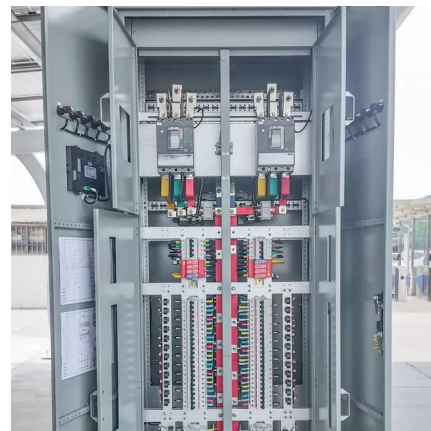

[Murata-Base-station-app-guide](#)

Sep 30, 2022 · 5G - ase station 5G base stations - transition from 4G As the world transitions from 4G to 5G, the shift to these new, far more powerful networks will also require a shift in the way ...

[Aluminum Enclosures Boxes for Telecom 4G 5G Base Station ...](#)

5.Flexible Compatibility: Suitable for distribution boxes and various telecom 4G and 5G base station equipment, this versatile enclosure allows for easy deployment and configuration, ...