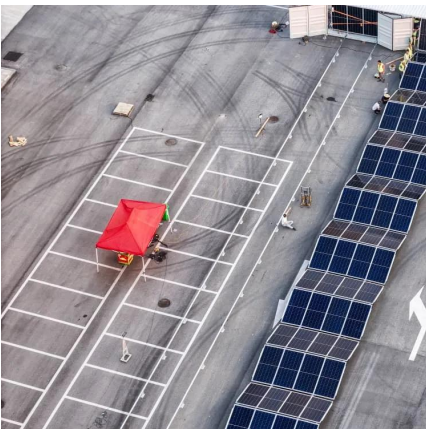

[BESS Container 500KW 2MWH 40FT Energy Storage ...](#)

1 day ago · The Bluesun 40-foot BESS Container is a powerful energy storage solution featuring battery status monitoring, event logging, dynamic balancing, and advanced protection ...