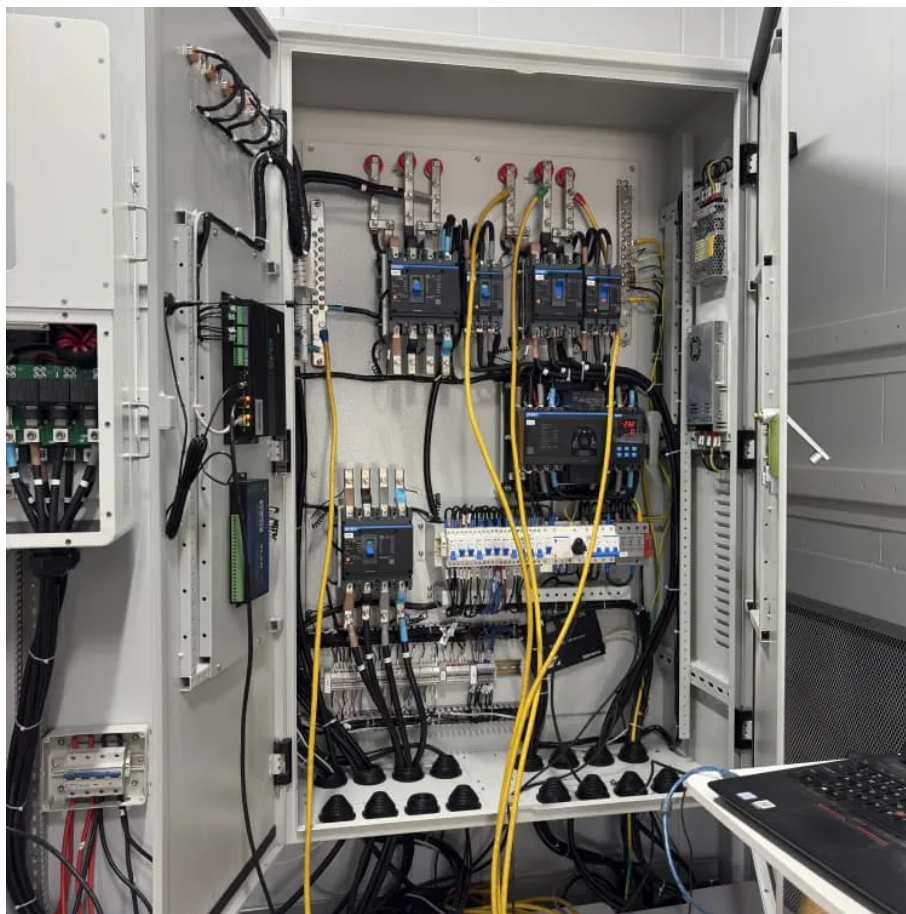

## 24v serial inverter

## Overview

---

What is a 24V inverter?

A 24V inverter is a power conversion device whose main function is to convert 24V DC power into AC power (usually 220V or 110V, depending on the specific model and application). The DC to AC power inverters offer you 110V, 120V, 220V, 230V, or 240V AC energy to charge your electronics or appliances.

How does a 24V power inverter work?

This 24V to 230V power inverter converts 24V battery output (DC) into the 230V mains output required for domestic appliances (AC). It generates pure sine wave electricity - identical to the electricity supplied by utility companies.