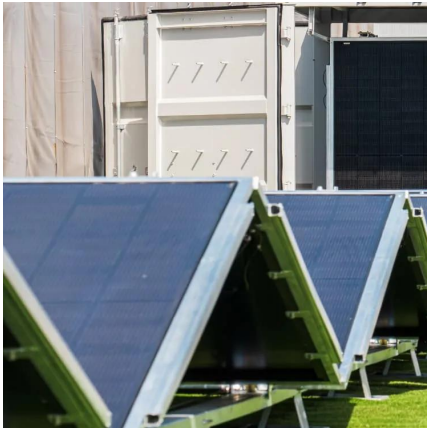

15kW Japanese folding container for rural use

15kW Japanese folding container for rural use

FAWDE 15KW Underslung Diesel Generator 1800rpm for Reefer Container ...

15KW reefer generator diesel 18kva underslung reefer container generator Generator set is designed for mounting to the upper front structure of an ISO reefer container. The design ...

[15kw Diesel Power Gensets Underslung Undermount for ISO ...](#)

Oct 17, 2025 · 15kw Diesel Power Gensets Underslung Undermount for ISO 20FT 40FT Reefer Container Cold Chain Transport CE Ug15 Type, Find Details and Price about Genset Reefer ...

[15kw Refrigerated Container Use Underslung Clip on Reefer ...](#)

Oct 26, 2025 · 15kw Refrigerated Container Use Underslung Clip on Reefer Gensets, Find Details and Price about Generator Diesel Generator from 15kw Refrigerated Container Use ...

15KW container clip-on generator reefer generator used for use ...

The underslung type genset used for reefer container, we have adopt famous engine model 404D-22G with PMG IP55 alternator to guarantee its high quality, and the big capacity fuel ...