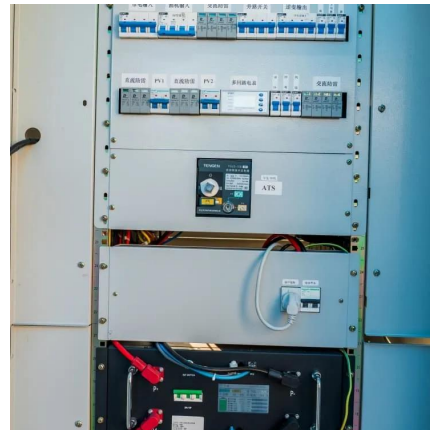

15kW Japanese folding container for rural use

15kW Japanese folding container for rural use

FAWDE 15KW Underslung Diesel Generator 1800rpm for Reefer Container ...

15KW reefer generator diesel 18kva underslung reefer container generator Generator set is designed for mounting to the upper front structure of an ISO reefer container. The design ...

[15kw Diesel Power Gensets Underslung Undermount for ISO ...](#)

Oct 17, 2025 · 15kw Diesel Power Gensets Underslung Undermount for ISO 20FT 40FT Reefer Container Cold Chain Transport CE Ug15 Type, Find Details and Price about Genset Reefer ...

[15kw Reefer Container Transport Diesel Generator ...](#)

1 day ago · 15kw Reefer Container Transport Diesel Generator Underslung Clip-on Genset for ISO 20FT 40FT Refrigerated Container Cold Chain Transport CE, Find Details and Price ...

15KW container clip-on generator reefer generator used for use ...

The underslung type genset used for reefer container, we have adopt famous engine model 404D-22G with PMG IP55 alternator to guarantee its high quality, and the big capacity fuel ...