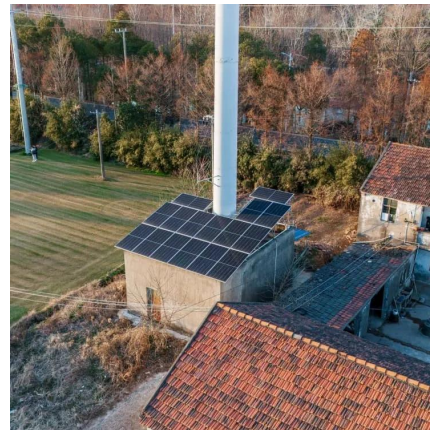

1200W portable power station in Honduras

1200W portable power station in Honduras

[Allwei Lifepo4 Solar Generator 1200w Surge 2400w With 1 200w](#)

The ALLWEI LiFePO4 Solar Generator is a robust 1200W portable power station equipped with a 200W solar panel, designed for fast charging in just 1.5 hours. With a lightweight design and ...

TB1200 Portable Power Station, 1152Wh LiFePO4 Solar Generator, 3*1200W

Jul 5, 2024 · TB1200 Portable Power Station, 1152Wh LiFePO4 Solar Generator, 3*1200W (Peak 2400W)AC outlets, fully recharged in 2 hrs, Backup Battery for Camping, Off-grid, Home ...