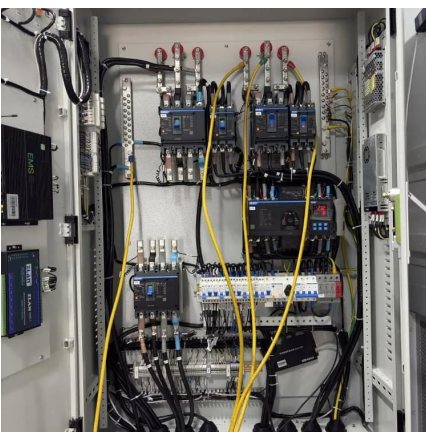

110V Inverter 12V

The 12v 110v inverte r, a two-way marvel, combines the benefits of both, providing the flexibility to switch power from 110v to 12v and vice versa. Whether it's for your personal use or for larger ...